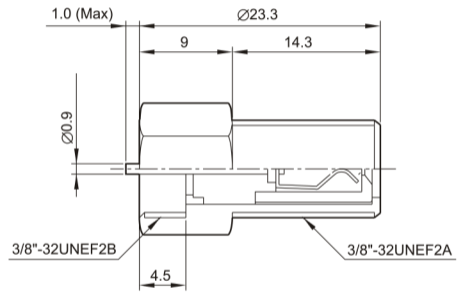

AJ-2086

F MALE PLUG

F FEMALE JACK