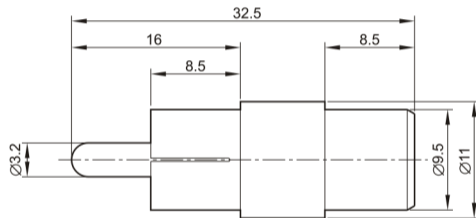

AJ-2087

RCA PLUG

IEC MALE PLUG