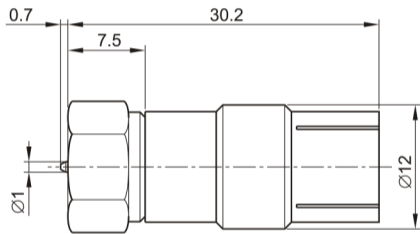

AJ-2088

F MALE PLUG

IEC FEMALE SOCKET