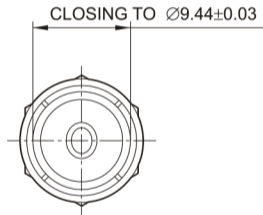

AJ-2088

F MALE PLUG

IEC FEMALE SOCKET