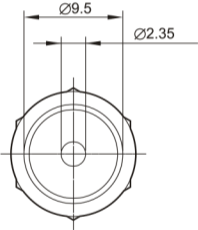

AJ-2090

F MALE PLUG

IEC MALE PLUG