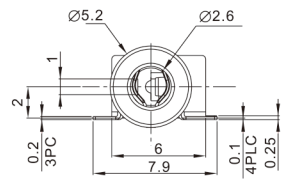

JY-2536

TOP VIEW

SMT TYPE

MODEL NO.	JY-2536*01-030AG
SCHEMATIC	

*FOR CUSTOM MADE