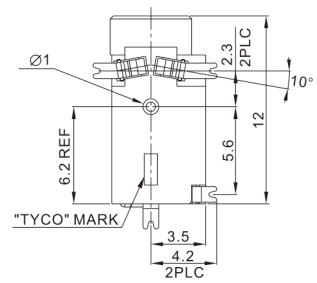

JY-2536

TOP VIEW

SMT TYPE

MODEL NO.	JY-2536*01-030AG
SCHEMATIC	

*FOR CUSTOM MADE