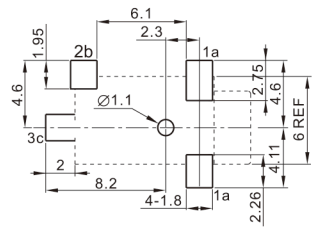

JY-2536

TOP VIEW

SMT TYPE

MODEL NO.	JY-2536*01-030AG
SCHEMATIC	

*FOR CUSTOM MADE