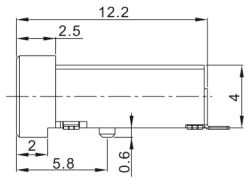

JY-2536

TOP VIEW

SMT TYPE

MODEL NO.	JY-2536*01-030AG
SCHEMATIC	

*FOR CUSTOM MADE