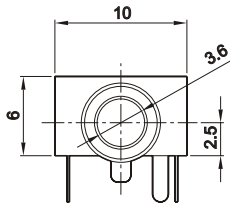

JY-3548

BOTTOM VIEW

MODEL NO.	JY-3548*01-030
SCHEMATIC	