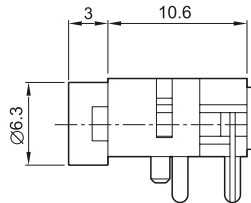

JY-3548

BOTTOM VIEW

MODEL NO.	JY-3548*01-030
SCHEMATIC	