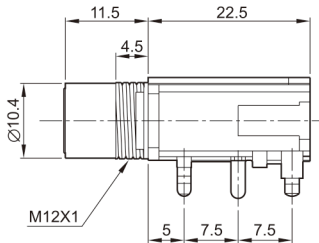

JY-6371

BOTTOM VIEW

| MODEL NO. | JY-6371*0X-240GW | JY-6371*0X-240W |
|-----------|------------------|-----------------|
| SCHEMATIC | | |