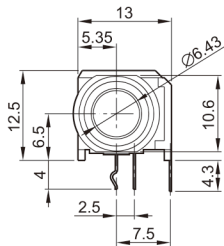

JY-6371

BOTTOM VIEW

| MODEL NO. | JY-6371*0X-240GW | JY-6371*0X-240W |
|-----------|------------------|-----------------|
| SCHEMATIC | | |