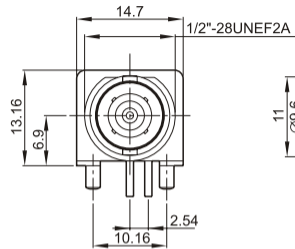

BN-2605

RECOMMENDED MOUNTING HOLE
BOTTOM VIEW